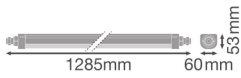

Specifications Multipack 4x Ledvance LED Waterproof Batten 33W 3960lm - 865 Daylight | 120cm

[View Product](#)

General Information

SKU	257373
EAN	8719157069175
Brand	Ledvance
Manufacturer Name	Multipack 4x DP COMP TH 1200 V 33W 865 IP66 PS LEDV
Any Lamp all-in warranty	5 Years
Average Lifetime (h)	75000

Technical Information

Technology	LED Integrated
Voltage (V)	220-240
Dimmable	Not Dimmable
Colour of Light	White
Colour Code	865 Daylight
Colour temperature (Kelvin)	6500 Daylight
Colour Rendering (Ra)	80-89
Light colour options	Single Color
Luminous Efficacy (lm/W)	123
Power factor	>0.90
Including bulb	Yes
Length	120cm

Product Type Category

LED Waterproof Batten

Fixture Information

Mounting Method	Surface
Fixture Connection	Connection unit 3-pole
Optical Cover	PC (Polycarbonate)
IP-rating	IP66
Impact Protection (IK)	IK08 - 5 joules
Operating Temperature	-20 to +45
Housing	PC (Polycarbonate)
Colour of the Fixture	White
Emergency Lighting	No Emergency Unit
Series	Compact

Dimensions

Length (mm)	1285
Width (mm)	60
Height (mm)	53

Sensor Information

Type of sensor No Sensor

Why Any-lamp?

 Order from the **largest lighting specialist** in Europe  **Customised** quotation

 Up to **7 years warranty**  **Easy** return process