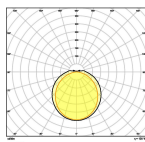

Specifications Multipack 4x Ledvance LED Waterproof Batten 50W 6100lm - 840 Cool White | 150cm

[View Product](#)

General Information

SKU	257367
EAN	8719157069113
Brand	Ledvance
Manufacturer Name	Multipack 4x DP COMP 1500 V 50W 840 IP66 PS LEDV
Any Lamp all-in warranty	5 Years
Average Lifetime (h)	75000

Technical Information

Technology	LED Integrated
Voltage (V)	220-240
Dimmable	Not Dimmable
Colour of Light	White
Colour Code	840 Cool White
Colour temperature (Kelvin)	4000 Cool White
Colour Rendering (Ra)	80-89
Light colour options	Single Color
Luminous Efficacy (lm/W)	123
Power factor	>0.90
Including bulb	Yes
Length	150cm