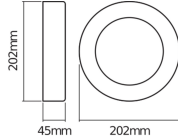

Specifications Ledvance LED Wall Light
Endura Style Ring Dark Grey 13.5W
480lm - 830 Warm White