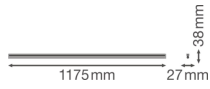

Specifications Ledvance LED Batten Linear Compact 20W 2000lm - 830 Warm White | 120cm

[View Product](#)

General Information

SKU	233347
EAN	4058075099739
Brand	Ledvance
Manufacturer Name	LN COMP BATTEN 1200 20W/3000K LEDV
Any Lamp all-in warranty	5 Years
Average Lifetime (h)	50000

Technical Information

Technology	LED Integrated
Voltage (V)	220-240
Dimmable	Not Dimmable
Colour of Light	White
Colour Code	830 Warm White
Colour temperature (Kelvin)	3000 Warm White
Colour Rendering (Ra)	80-89
Light colour options	Single Color
Luminous Efficacy (lm/W)	100
Power factor	>0.50
Including bulb	Yes
Length	120cm
Product Type Category	LED Batten

Fixture Information